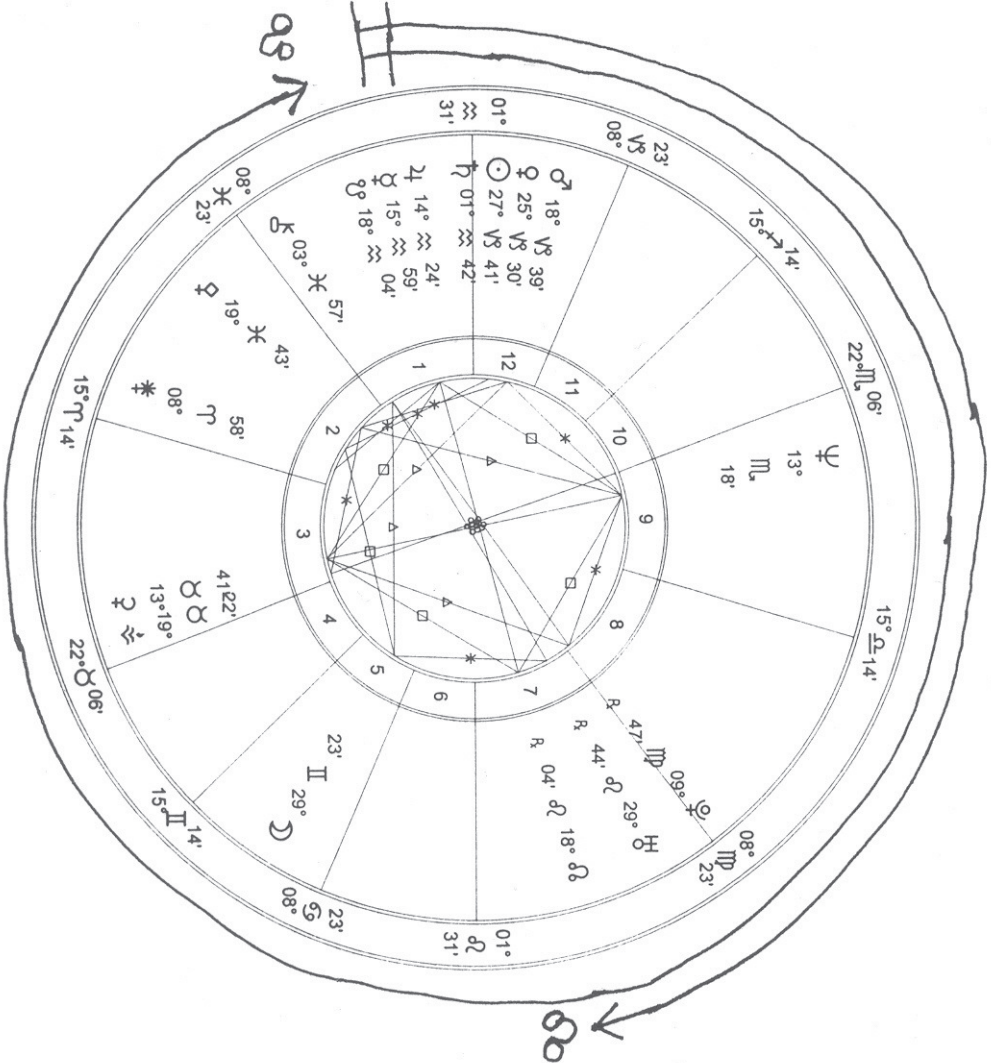

Determining Aspects to the Nodal Axis (North Node and South Node)

1. Take the Nodes clockwise from all planets.

South Node is making Balsamic conjunctions to Mercury and Jupiter.

North Node is making Gibbous oppositions to Mercury and Jupiter.

North Node is making a Crescent square to Neptune.

South Node is making a Disseminating square to Neptune.

Evolutionary Astrology Network

4702 Cliff Drive, Rapid City, SD, 57702-6816, 605-348-5111, 877-348-5111