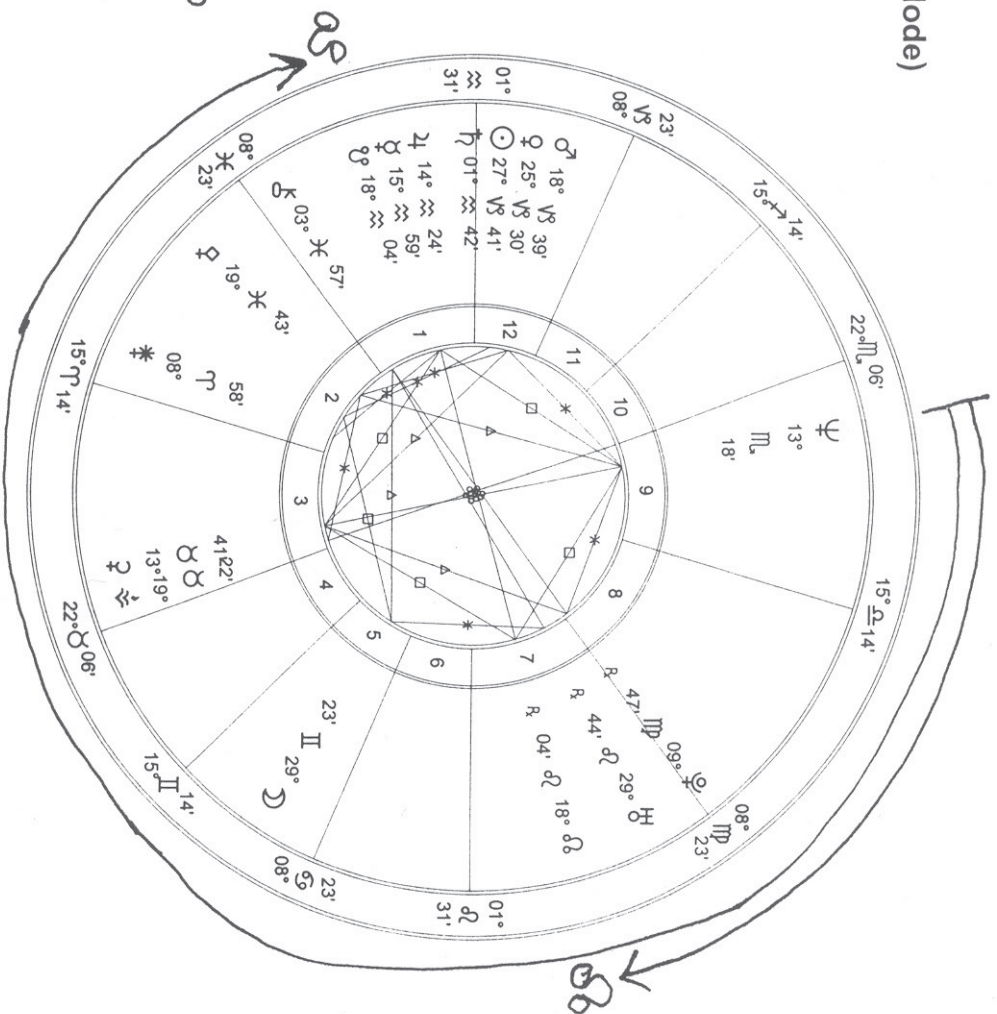

Determining Aspects to the Nodal Axis (North Node and South Node)

1. Take the Nodes clockwise from all planets.

South Node is making Balsamic conjunctions to Mercury and Jupiter.

North Node is making Gibbous oppositions to Mercury and Jupiter.

North Node is making a Crescent square to Neptune.

South Node is making a Disseminating square to Neptune.

Evolutionary Astrology Network

4702 Cliff Drive, Rapid City, SD, 57702-6816, 605-348-5111, 877-348-5111